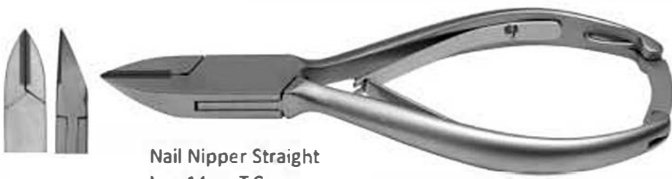

Double Action Nail Nipper
Curved Jaw Barrel Spring 15cm
MS-262

Double Action Nail Nipper
Curved Double Spring 15cm
MS-257

Double Action Nail Nipper
Straight Jaw Barrel Spring 15cm
MS-263

Nail Nipper Curved
Jaw 14cm T.C
MS-264

NAIL NIPPERS

Nail Nipper Straight
Jaw 14cm T.C
MS-265

Nail Nipper Standard
Jaw 13cm T.C
MS-266

Nail Nipper Standard
Jaw 11.5cm T.C
MS-267

Ingrown Nail Reduced
10.5cm
MS-268

Ingrown Nail Nipper
Standard jaw 10.5 cm
MS-269