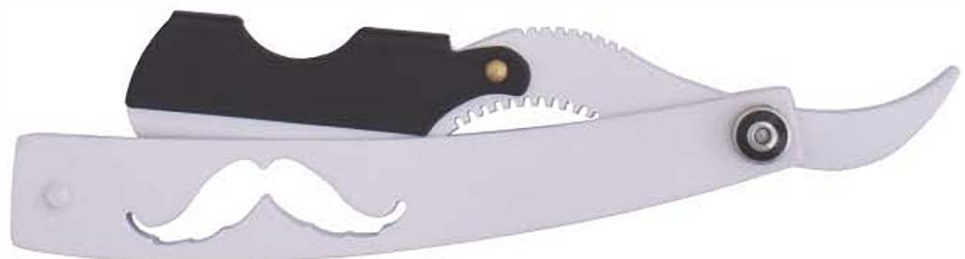

**Hair Shaper
MS-560**
13.5cm

**Razor (without blade)
MS-556**
17.5cm
Chrome plated

**Hair Shaper
MS-561**
13.5cm

MS-562

MS-563

MS-564

MS-565

MS-566