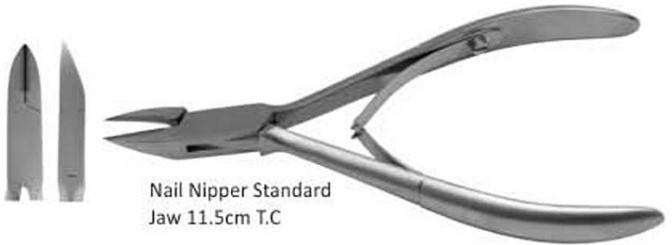

Double Action Nail Nipper
Curved Jaw Barrel Spring 15cm
MS-262

Double Action Nail Nipper
Curved Double Spring 15cm
MS-257

Double Action Nail Nipper
Straight Jaw Barrel Spring 15cm
MS-263

Nail Nipper Curved
Jaw 14cm T.C
MS-264

NAIL NIPPERS

Nail Nipper Straight
Jaw 14cm T.C
MS-265

Nail Nipper Standard
Jaw 13cm T.C
MS-266

Nail Nipper Standard
Jaw 11.5cm T.C
MS-267

Ingrown Nail Reduced
10.5cm
MS-268

Ingrown Nail Nipper
Standard jaw 10.5 cm
MS-269

Ingrown Nail Nipper
Slim jaw 10.5
MS-270

Ingrown Nail Nipper
Fine 10.5
MS-271

Ingrown Nail Nipper
Standard jaw 15 cm
MS-272

Ingrown Nail Nipper
Slim jaw 15 cm
MS-273

Ingrown Nail Nipper
15 cm Fine jaw
MS-274